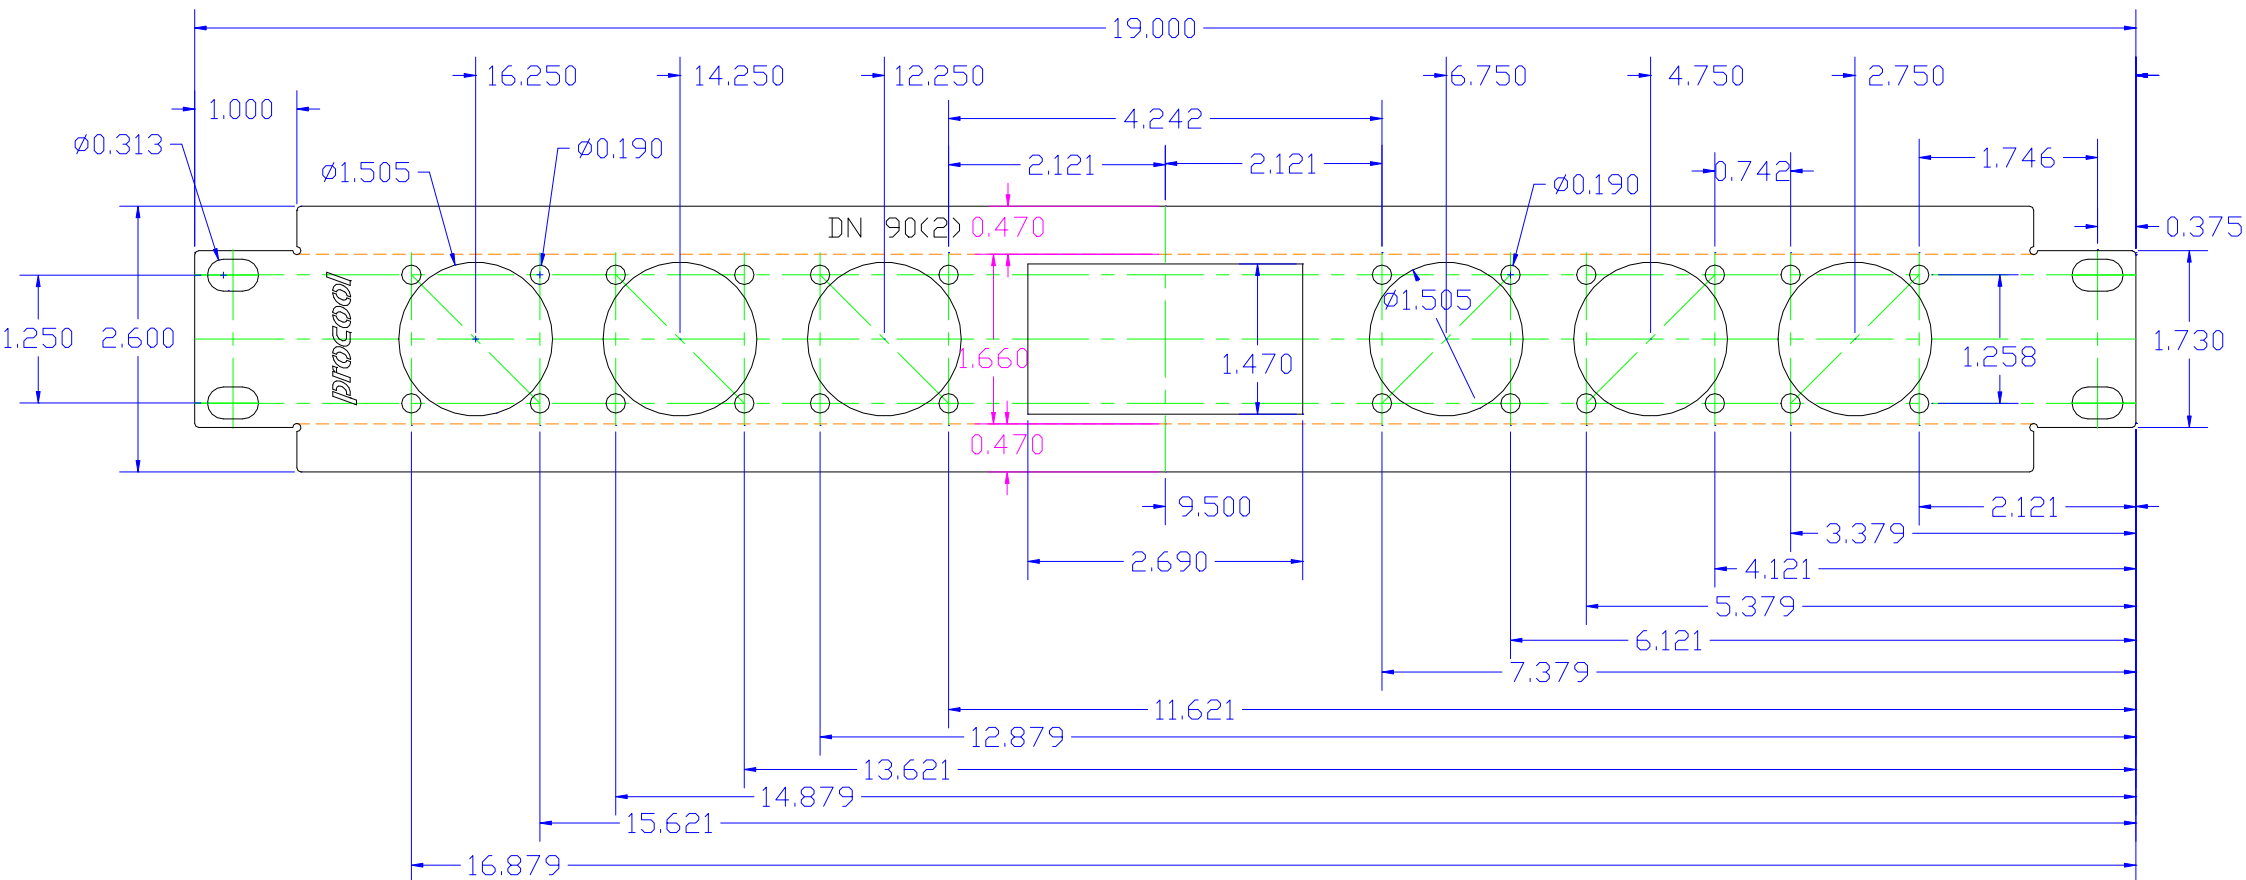

NOTE: SAMPLE PART HAS .130" SMALL HOLES, THE 4 END SLOTS ARE .250" WIDE.
 THE END NOTCHS ARE ONLY .750" IN.

RACK FANS PROCOOL 1U-6X-SQ SIX FANS SQUARE CUTOUT
 3/13/2014 JOEL

MAX O.S. 1.740" + 0/-0.015" STANDARD

500PC-A 20GA CR X 2.60 X 19.00 LASER/FORM
 3/13/2014 JOEL