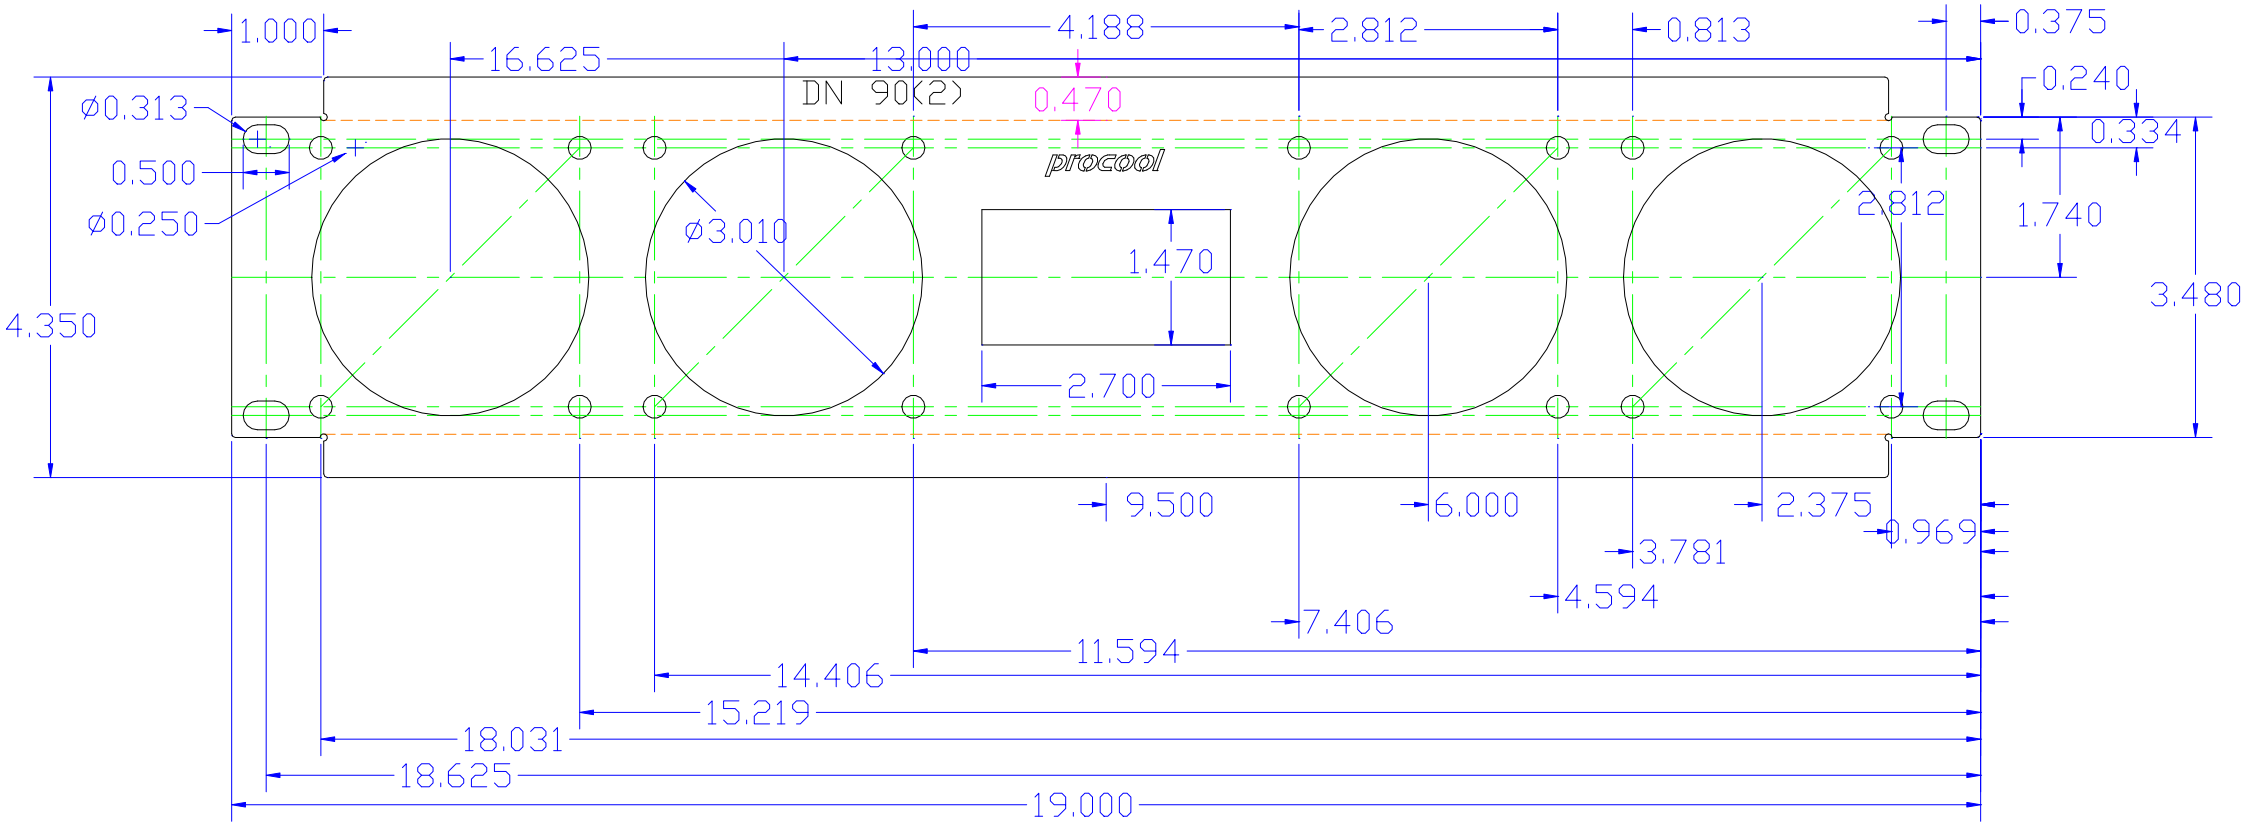

NOTE: SAMPLE PART HAS 3.035" LARGE HOLES AND .193" SMALL HOLES.
END SLOTS ARE .230" X .380" AND FLANGE NOTCH IS .750"

RACK FANS PROCOOL 2U-2X2-SQ FOUR FANS SQUARE CUTOUT

3/13/2014 JOEL

MAX O.S. 3.490" + 0/-0.015" STANDARD

500PC-A 20GA CR X 4.35 X 19.00 LASER/FORM

3/13/2014 JOEL