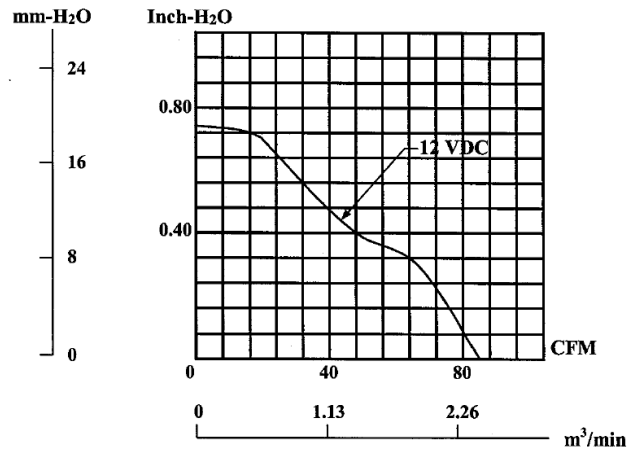

CASE FAN

Model: TD8038H

External Dimensions:

Performance Graph:

SPECIFICATIONS:

Model No.	TD8038H
Dimension	80X80X38 mm
Weight	175 g
Rated Voltage	12V
Rated Power	9.1 W
Rated Current	0.76 Amp
Fan Speed	5700 RPM
Air Flow	84.1 CFM
Noise	55.2 dB(A)
Bearing System	Double Ball Bearing