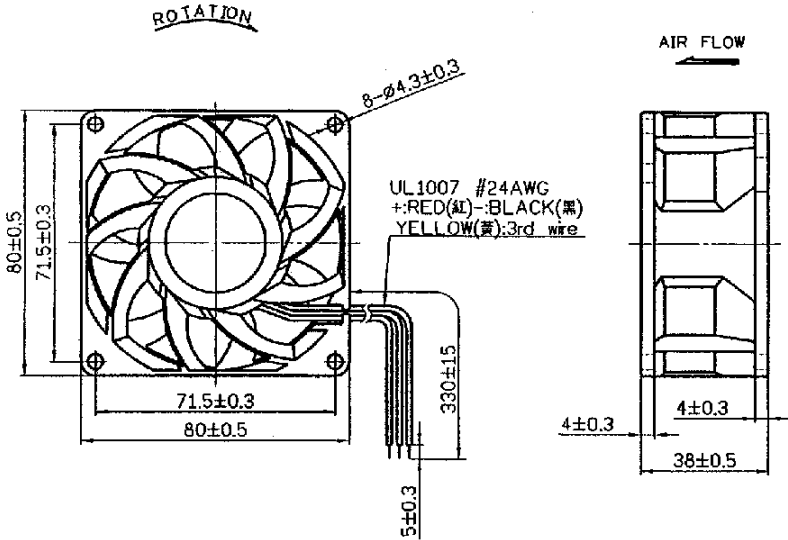

CASE FAN

Model: TD8038H

External Dimensions:

Performance Graph:

SPECIFICATIONS:

Model No.	TD8038H
Dimension	80X80X38 mm
Weight	175 g
Rated Voltage	12V
Rated Power	9.1 W
Rated Current	0.76 Amp
Fan Speed	5700 RPM
Air Flow	84.1 CFM
Noise	55.2 dB(A)
Bearing System	Double Ball Bearing