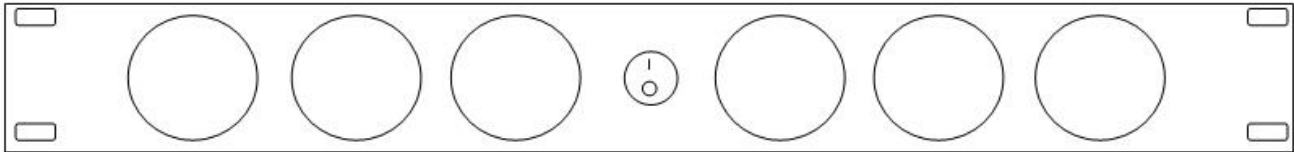

# TV640E

**Description:**

PROCOOL TV640E Exhaust (1U) Rack Mount Fan/ Black Lexan Panel/ Black wire grills/ 6x 40mm TURBO fans/ 33.77 dBA @ 42.6 CFM/ Airflow = Exhaust

*“More airflow with less noise”*

\* Model No. **TV640E**

**Specifications**

Panel Size:	standard 19"w x 1.75"h x 1.5"d
Panel color/material:	black/lexan
Fan Size:	40mm x 40mm x 20mm
Number of Fans:	6
Fan Speed (per fan):	6000 RPM
Air Flow Direction	Exhaust
Air Flow (combined):	42.6 CFM
Noise (combined):	33.77 dBA
Grills/Guards:	Black Wire
Bearings:	Ball
Power Supply:	100-240 VAC - 12 VDC
Power Supply Cable length	48"
Current draw:	0.36A
Power consumption:	4.32w
Weight	1.5 lbs.
Operating Temperature	-10°/+70° C
Storage Temperature	-40°/+80° C